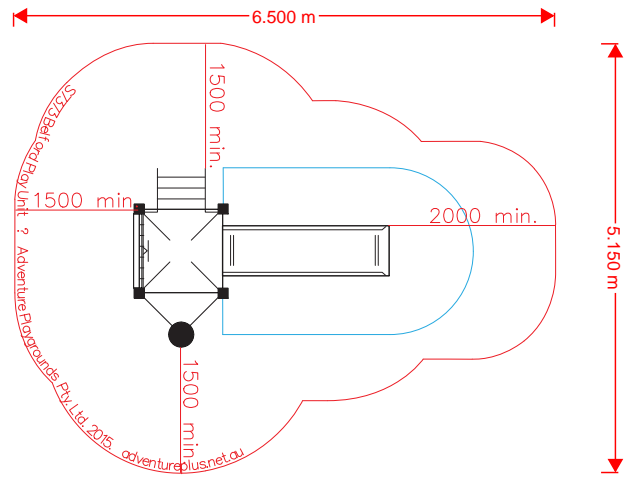

SPECTRUM+ JUNIOR

creating tomorrow's sport and recreation spaces today!

BELFORD S1013X

BELLFIELD - S3040X

CLIPPER - S4395W - Timber Only

CONARA - S3150X

EMERALD - S2051X

ENFIELD - S0001X