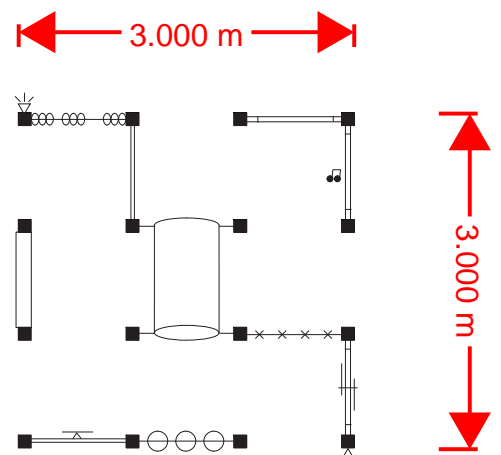

ENFIELD - S0001X

creating tomorrow's sport and recreation spaces today!