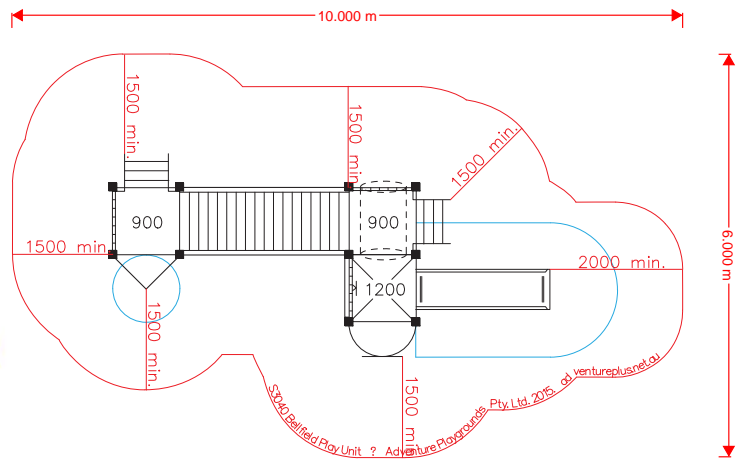

SPECTRUM+ JUNIOR

creating tomorrow's sport and recreation spaces today!

BELFORD S1013X

BELLFIELD - S3040X

CLIPPER - S4395W - Timber Only

CONARA - S3150X

EMERALD - S2051X

ENFIELD - S0001X