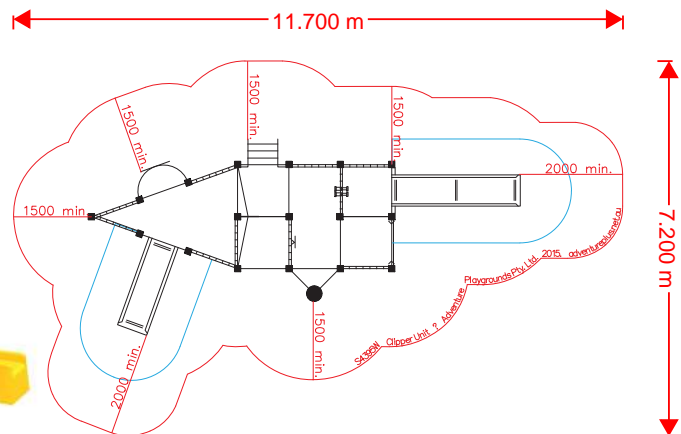

SPECTRUM+ JUNIOR

creating tomorrow's sport and recreation spaces today!

BELFORD S1013X

BELLFIELD - S3040X

CLIPPER - S4395W - Timber Only

CONARA - S3150X

EMERALD - S2051X

ENFIELD - S0001X