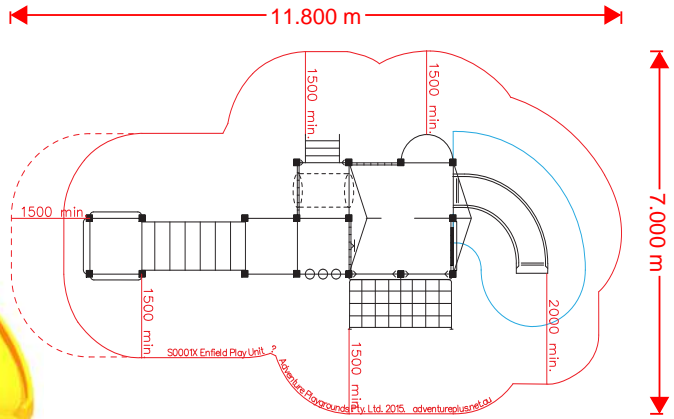

FENWICK - S4280X