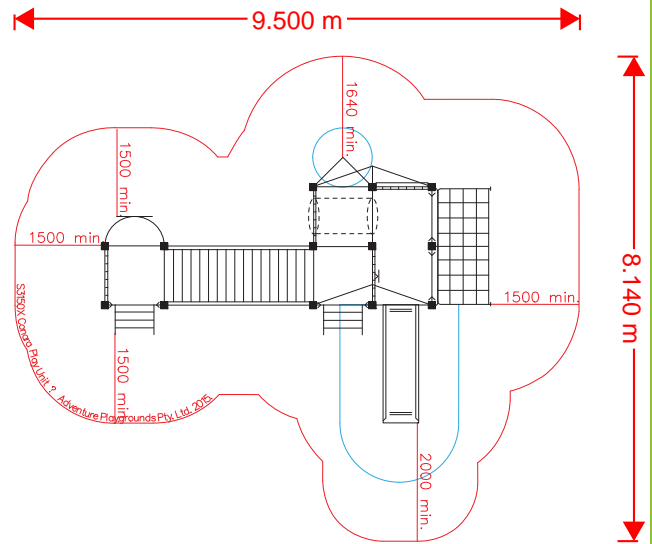

SPECTRUM+ JUNIOR

creating tomorrow's sport and recreation spaces today!

BELFORD S1013X

BELLFIELD - S3040X

CLIPPER - S4395W - Timber Only

CONARA - S3150X

EMERALD - S2051X

ENFIELD - S0001X