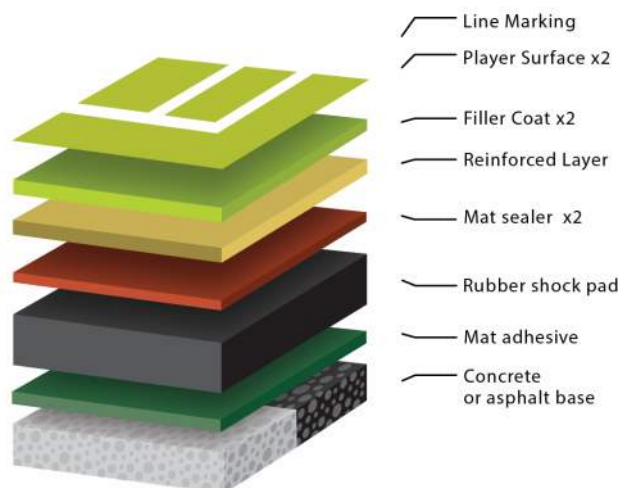

## CUSHIONED SPORTS SURFACE

The REBOUND ACE GRAND SLAM mat system offers the ultimate level of cushioned comfort and shock absorbency on the market.

REBOUND ACE GRAND SLAM is a resilient cushioned polyurethane/acrylic composite surface designed to be easy on the body, while still providing a range of ball speeds from slow to medium fast, consistent ball bounce and accurate ball response.

REBOUND ACE GRAND SLAM provides a high performance surface for professional, amateur and social tennis.

The resilient cushion provides a sure comfortable feel underfoot, is easier on the body than hard court surfaces, reduces fatigue and allows you to play longer and more often.

This surface system is perfect for periods of extended play and is well-suited for the lifelong player.

REBOUND ACE GRAND SLAM is topped with Synpave's Ultra Top Coat and is available in 10 of the most vibrantly pigmented colours in the industry.