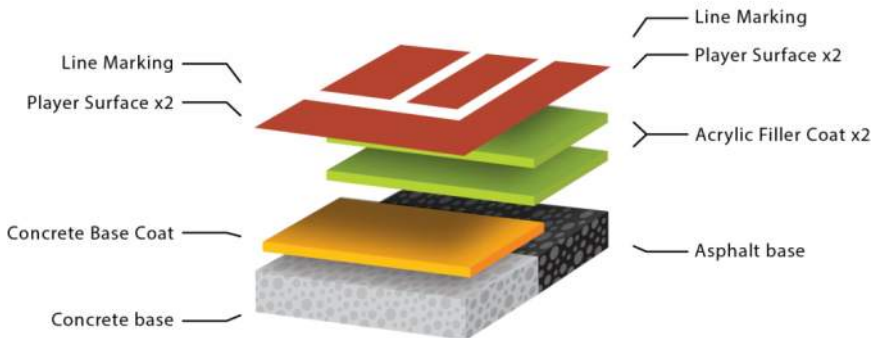

- Tennis
- Netball
- Basketball
- Volleyball
- Multi-sports lined
- Handball
- Indoor/Outdoor courts